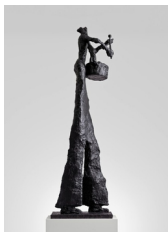

Tal R

Headless Drummer Boy, 2019

Titled on bottom

Patinated bronze

102 3/8 x 24 1/8 x 32 5/8 inches

(260 x 61 x 83 cm)

Edition of 3 plus 1 AP (#2/3)

(AK#18424)