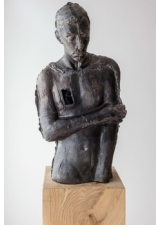

Anton Kern Gallery

Pawel Althamer

Bruno A., 2020

Glazed ceramic

Sculpture Dimensions:

35 3/8 x 19 1/4 x 12 1/4 inches

(90 x 49 x 31 cm)

Pedestal Dimensions: