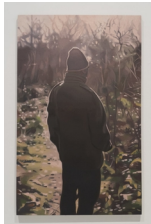

Mike Silva
Jason (Boxing Day), 2021
Oil on linen
48 x 30 inches
(121.9 x 76.2 cm)
(AK#19588)