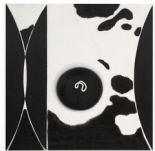

Wilhelm Sasnal
Untitled, 2019
Oil on canvas
60 x 60 x 1 1/4 inches
(152.4 x 152.4 x 3.2 cm)
(AK#17386)