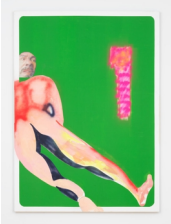

23 7/8 x 18 inches

(60.6 x 45.7 cm)

Framed Dimensions:

25 1/8 x 19 1/4 x 1 5/8 inches

(63.8 x 48.9 x 4.1 cm)

(AK#19594)

Lara Schnitger

Brains no Bras, 2020

Stretched velvet

76 x 64 inches

(193 x 162.6 cm)

(AK#18839)

Anton Kern Gallery

Hein Koh

Swimmer, 2021
Charcoal and oil on canvas
60 x 84 inches
(152.4 x 213.4 cm)
(AK#19579)

Alessandro Pessoli