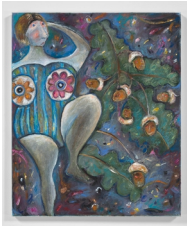

Ellen Gronemeyer

shide & acorn, 2020

Oil on canvas

23 5/8 x 19 3/4 inches

(60 x 50 cm)

(AK#18890)