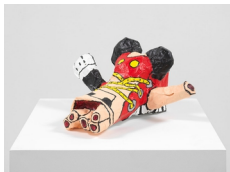

Anton Kern Gallery

The Shoo Shoo

Genesis Belanger
Weak in the Knees, 2021
Stoneware
10 x 12 1/2 x 5 inches (each)
(25.4 x 31.8 x 12.7 cm) (each)

Lauren Clay
Slumped wedge, 2021
Oil, acrylic, paper pulp, plaster, modeling paste, and foam
10 1/2 x 12 x 3 1/2 inches
(26.7 x 30.5 x 8.9 cm)

Julie Curtiss
Strip Boot, 2021
Plastic, papier mâché with wood glue, human hair, fabric, metal
18 x 4 x 13 inches
(45.7 x 10.2 x 33 cm)

Carl D'Alvia
Tilt, 2021
Ceramic
6 x 4 x 13 inches
(15.2 x 10.2 x 33 cm)

Nick Doyle
A Quiet Afternoon Light, 2021
Signed and dated on verso
Collaged denim on plywood panel
50 1/2 x 18 x 1 inches
(128.3 x 45.7 x 2.5 cm)

Adam Green
Comedian Shoe, 2021
Papier maché and acrylic
9 x 18 3/4 x 16 inches
(22.9 x 47.6 x 40.6 cm)

Henry Gunderson
Zoo Tripper, 2021
Acrylic on canvas
40 x 56 inches
(101.6 x 142.2 cm)

Anton Kern Gallery

Clinton King

Dream object / Atrocity item, 2021
Clay, mineral oil, and magnet spinner
11 3/8 x 8 3/8 x 3 3/8 inches
(28.9 x 21.3 x 8.6 cm)