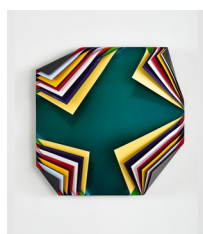

Jim Lambie

Metal Box (Malibu), 2021

Aluminium and polished steel sheets, gloss paint
31 1/2 x 31 1/2 in
(80 x 80 cm)
(AK#19382)

Jim Lambie

Metal Box (Palm Springs), 2020

Polished steel and aluminum sheets, gloss paint
31 1/2 x 31 1/2 in
(80 x 80 cm)
(AK#19173)

Jim Lambie

Metal Box (Cairo), 2020

Aluminum sheets, gloss paint, automotive paint
31 1/2 x 31 1/2 in
(80 x 80 cm)
(AK#19175)

Jim Lambie

Shine Your Light, 2020

Sunglass lens, lead came
16 7/8 x 20 1/8 x 1 3/4 in
(43 x 51 x 4.5 cm)
(AK#19182)

Jim Lambie
Metal Box (Hyde Park Corner), 2020
Polished steel and aluminum sheets, gloss paint
12 3/8 x 12 3/8 inches
(31.5 x 31.5 cm)
(AK#19164)

Jim Lambie
Metal Box (Sauchiehall Street), 2020
Polished steel and aluminum sheets, gloss paint
12 3/8 x 12 3/8 inches
(31.5 x 31.5 cm)
(AK#19165)