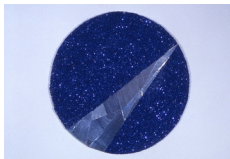

Anton Kern Gallery

Jim Lambie

Jim Lambie
Venom Wild Pitch (Lilac Version), 2001
Leather Belt (Purple)
35x 1x 0.5 inches
(AK#1398)

Jim Lambie
Frankie Teardrop, 2001
Sculpture installation
variable
(AK#1429)

Jim Lambie
Frankie Teardrop, 2001
Sculpture installation
variable
(AK#1433)

Jim Lambie
Imagine, 2001
poster, paint
32 1/2 x 22 inches
(82.6 x 55.9 cm)
(AK#1434)

Jim Lambie
Puma, 2001
Shell suit top, safety pins and beads
57 x 21 x 12 inches
(AK#1435)