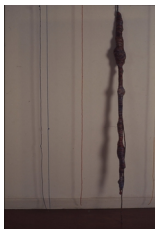

Jim Lambie
Frankie Teardrop, 2001
Sculpture installation
variable
(AK#1433)

Jim Lambie
Imagine, 2001
poster, paint
32 1/2 x 22 inches
(82.6 x 55.9 cm)
(AK#1434)

Jim Lambie
Puma, 2001
Shell suit top, safety pins and beads
57 x 21 x 12 inches
(AK#1435)

Jim Lambie
Go Your Own Way, 2001
mixed media
12" diameter
(AK#1436)

Anton Kern Gallery

Jim Lambie
Tyre Wire, 2001
sculpture
1'8" x 1'8" x 2"
(AK#1438)

Jim Lambie
Goo Goo Muck, 2001
straws + glossy paint
variable
(AK#1439)

Jim Lambie
lapdancer, 2001
sculpture/installation
variable
(AK#1440)

Jim Lambie
Boy Hairdresser, 2001
wall sculpture
12'5" x 7'3" x 23"
(AK#1441)

Jim Lambie
Motorhead, 2001
sculpture
52" x 52" x 7"
(AK#1442)