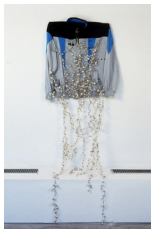

Anton Kern Gallery

Jim Lambie

Jim Lambie
Venom Wild Pitch (Lilac Version), 2001
Leather Belt (Purple)
35x 1x 0.5 inches
(AK#1398)

Jim Lambie
Frankie Teardrop, 2001
Sculpture installation
variable
(AK#1429)

Jim Lambie
Frankie Teardrop, 2001
Sculpture installation
variable
(AK#1433)

Jim Lambie
Imagine, 2001
poster, paint
32 1/2 x 22 inches
(82.6 x 55.9 cm)
(AK#1434)

Jim Lambie
Puma, 2001
Shell suit top, safety pins and beads
57 x 21 x 12 inches
(AK#1435)