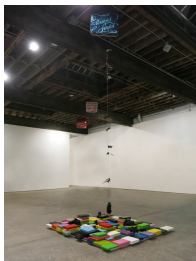

Jim Lambie
Bookcase (Wishful, Sinful), 2015
Shoes, safety pins, suitcase, mirror, sunglasses, books, gaffer tape
Variable Dimensions
(ak#11886)